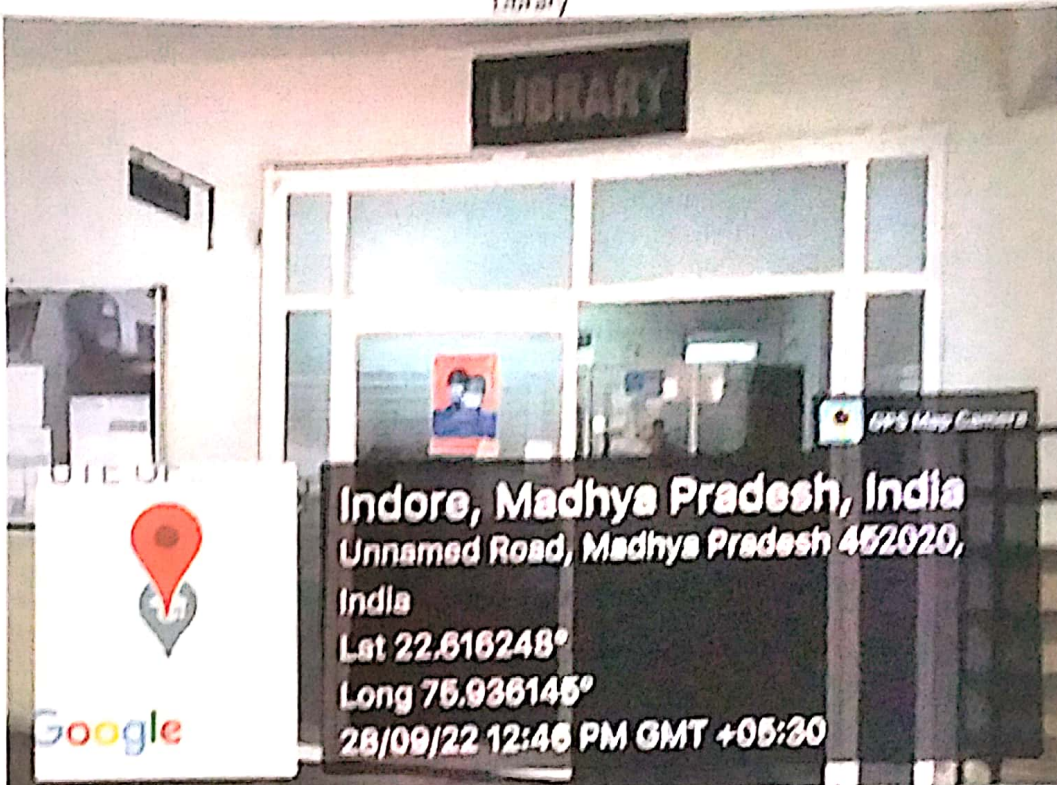

Shivajirao Kadam Institute Of Technology And Management, Indore

Room / College Campus

Library

Director
Shivajirao Kadam Institute of Technology &
Management, Indore